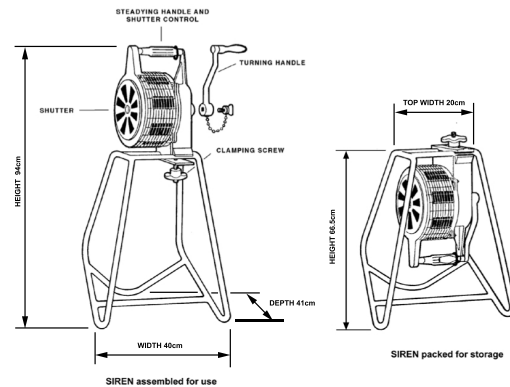

Powered by rotating the handle, this siren has a plate to shut off the sound once up to speed giving it the ability to produce three different tones.

Robust and compact, the siren can be easily transported to remote locations and folds up to a small size for ease of handling.

Applications - Camp sites; civil defence; mountain rescue; coast guard warning; quarries/ mining

Height: 94cm Width: 40cm
Depth: 41cm

Height: 66.5cm Width: 40cm
Depth: 41cm

Specifications

Part No.	Colours	Audibility (tone) at 1m (typical)	Tones (Up to)
SLF-0008	Grey	Up to 120dB (A)	3+

IP Rating: N/A **Rating:** Continuous **Frequency:** 400Hz Nominal (Dependent on Rotation Speed) **Dimensions:** See Diagram **Weight:** 11kg