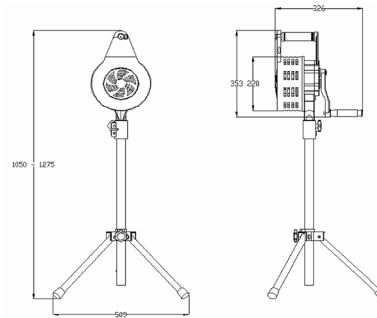

Applications - Camp sites; civil defence; mountain rescue; coast guard warning; quarries/ mining

Maximum dimensions
 Stand height: max 1m, min 0.6m
 When folded: height 0.2m, base tripod 0.03m x 0.03m x 0.03m