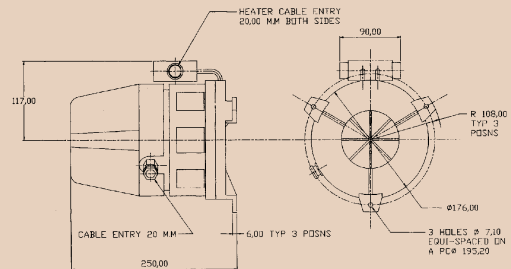

- Fire
- Railway/Marine
- Security
- Hazardous Area
- Industrial
- Public Warning

Part No.	Colours	Audibility at 1m	Tones	Voltage	Current
18-980041	Grey	Up to 116 dB (A)	1	24V DC	8A
18-980036	Grey	Up to 125 dB (A)	1	110V AC/DC	3.7A
18-980038	Grey	Up to 125 dB (A)	1	230V AC/DC	2.1A

IP Rating: IP55   **Rating:** Continuous   **Frequency:** 900Hz   **Operating Temp:** -30°C to +45°C
Construction: Cast Aluminium Body, Noryl Rotor   **Cable Entries:** 1   **Weight:** 4.5kg