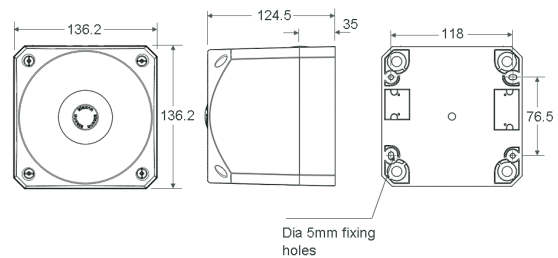

Nexus 105/110/120 Sounder

High output sounders certified to EN54.

Connections are made to the base during the initial wiring phase which results in faster and more reliable installation. In addition, the head is fixed by quarter turn fasteners enabling faster installation and accurate seal compression for weatherproofing.

IP66 as standard means that Nexus can be installed in almost any location.

Features

- 105dB, 110dB and 120dB sound output variants
- Three alarm stages
- First-fix, wire to base technology
- IP66 rated
- Volume control for greater flexibility - 20dB
- 64 tones

Nexus 105

Nexus 110/120

Specifications

Part No.	Description	Colours	Audibility at 1m	Tones	Voltage	Current (tone dependent)
PNS-0001	Nexus 105	Red	105dB (A)	64	10-60V DC	8-40mA
PNS-0013	Nexus 110	Red	110dB (A)	64	10-60V DC	10-50mA
PNS-0005	Nexus 120	Red	120dB (A)	64	10-60V DC	120-550mA

IP Rating: IP66 **Operating Temp:** -25°C to +70°C **Cable Entries:** 5 **Weight:** 105dB Sounder - 0.7kg; 110dB Sounder - 1.1Kg; 120dB Sounder - 1.8Kg
Compliance: EN54-3 Type B

klaxon
 Signalling Solutions