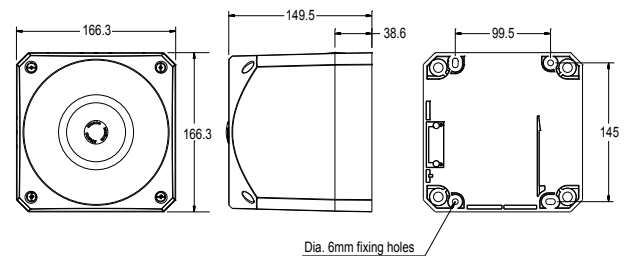

Nexus 105/110/120 Sounder

High output sounders certified to EN54.

Connections are made to the base during the initial wiring phase which results in faster and more reliable installation. In addition, the head is fixed by quarter turn fasteners enabling faster installation and accurate seal compression for weatherproofing.

IP66 as standard means that Nexus can be installed in almost any location.

Features

- 105dB, 110dB and 120dB sound output variants
- Three alarm stages
- First-fix, wire to base technology
- IP66 rated
- Volume control for greater flexibility - 20dB
- 64 tones

Nexus 105

Nexus 110/120

Specifications

Part No.	Description	Colours	Audibility at 1m	Tones	Voltage	Current (tone dependent)
PNS-0001	Nexus 105	Red	105dB (A)	64	10-60V DC	8-40mA
PNS-0013	Nexus 110	Red	110dB (A)	64	10-60V DC	10-50mA
PNS-0005	Nexus 120	Red	120dB (A)	64	10-60V DC	120-550mA

IP Rating: IP66 **Operating Temp:** -25°C to +70°C **Cable Entries:** 5 **Weight:** 105dB Sounder - 0.7kg; 110dB Sounder - 1.1Kg; 120dB Sounder - 1.8Kg
Compliance: EN54-3 Type B

klaxon
 Signalling Solutions